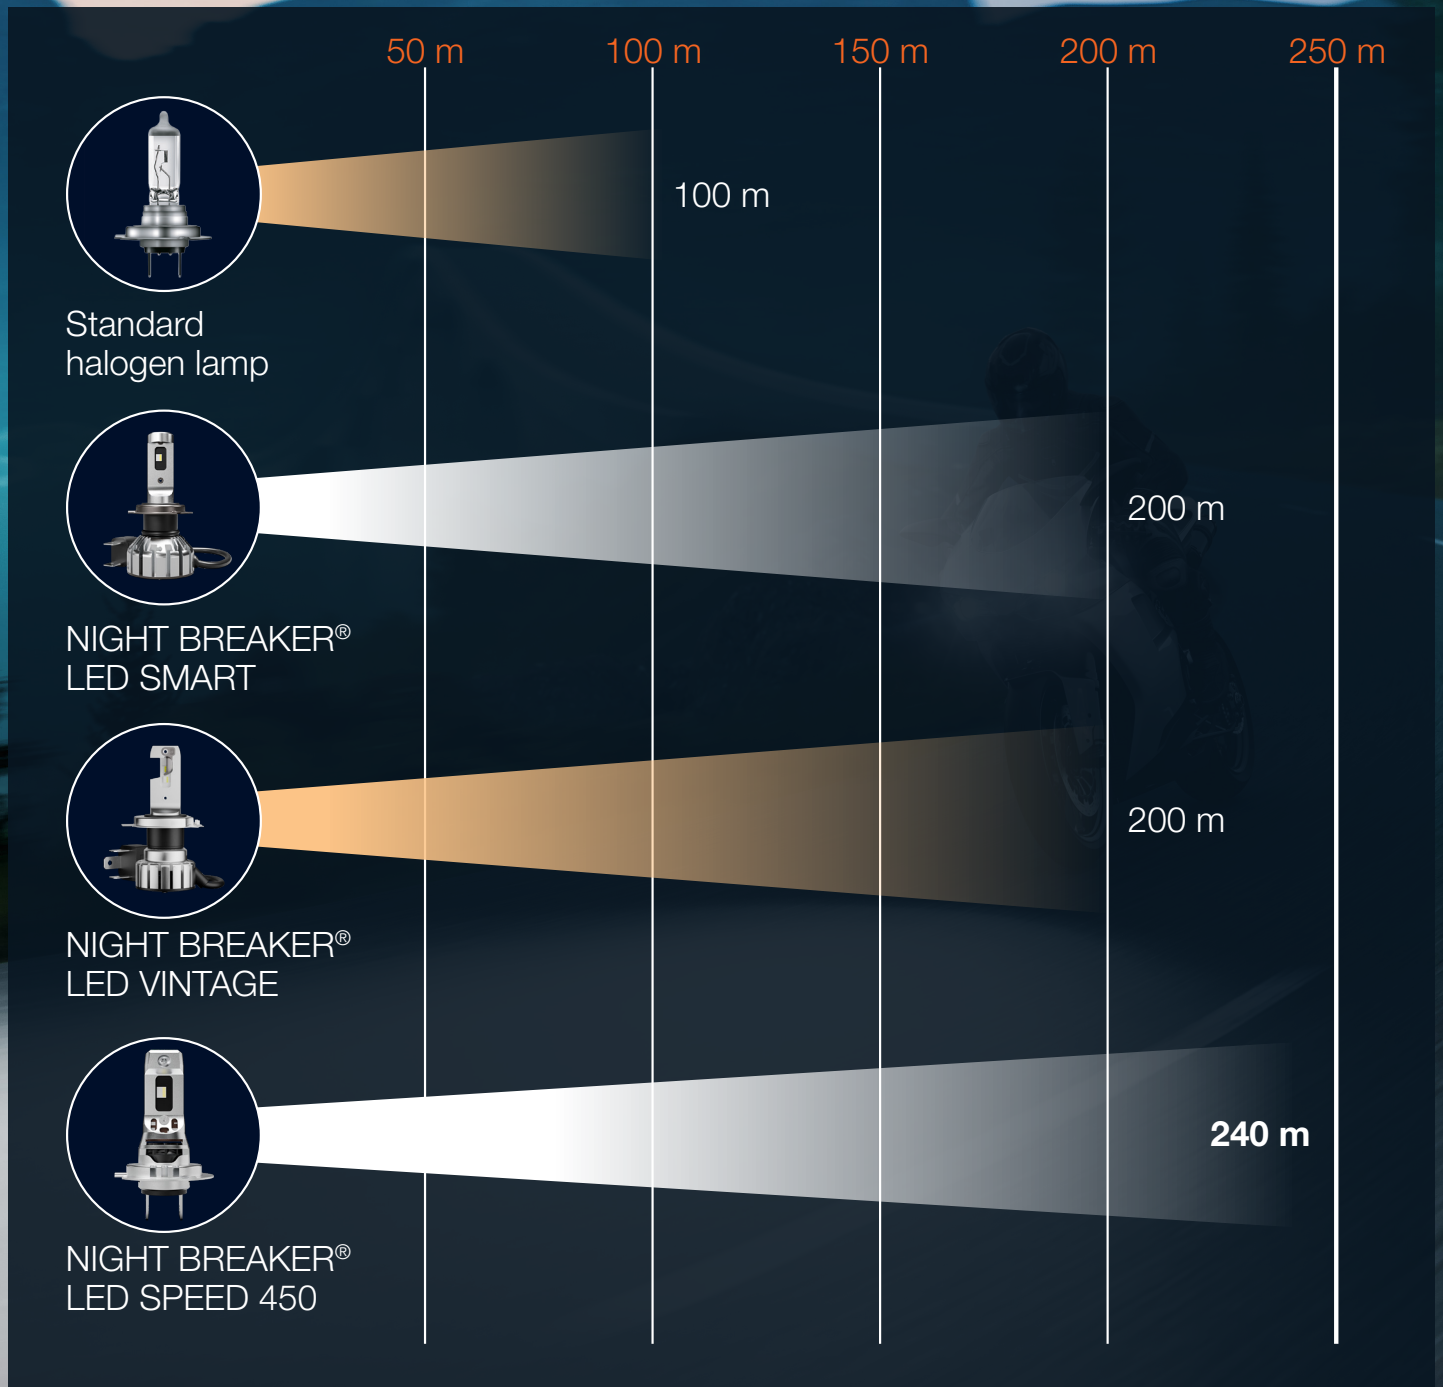

Összehasonlítás