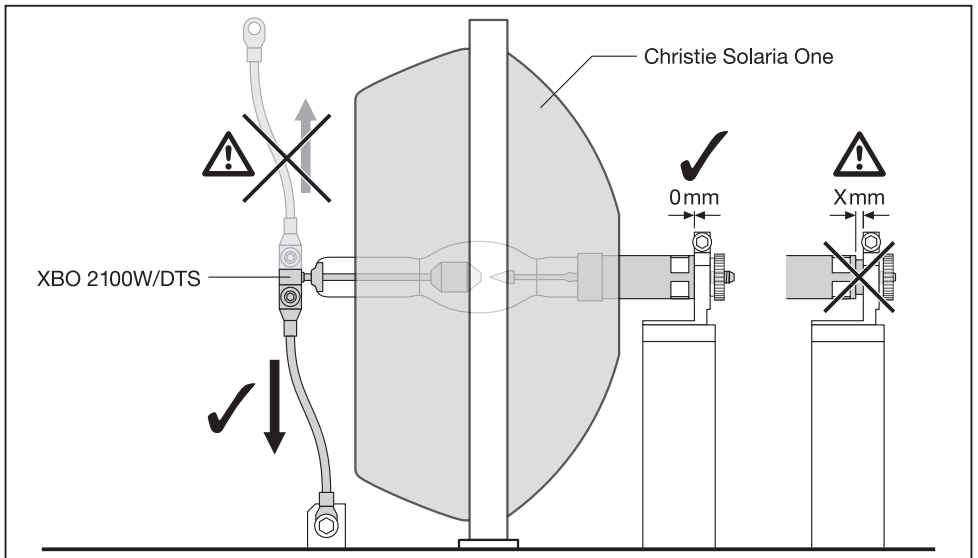

XBO 2100 W/DTS

→ CP2208/Solaria One/Solaria One +